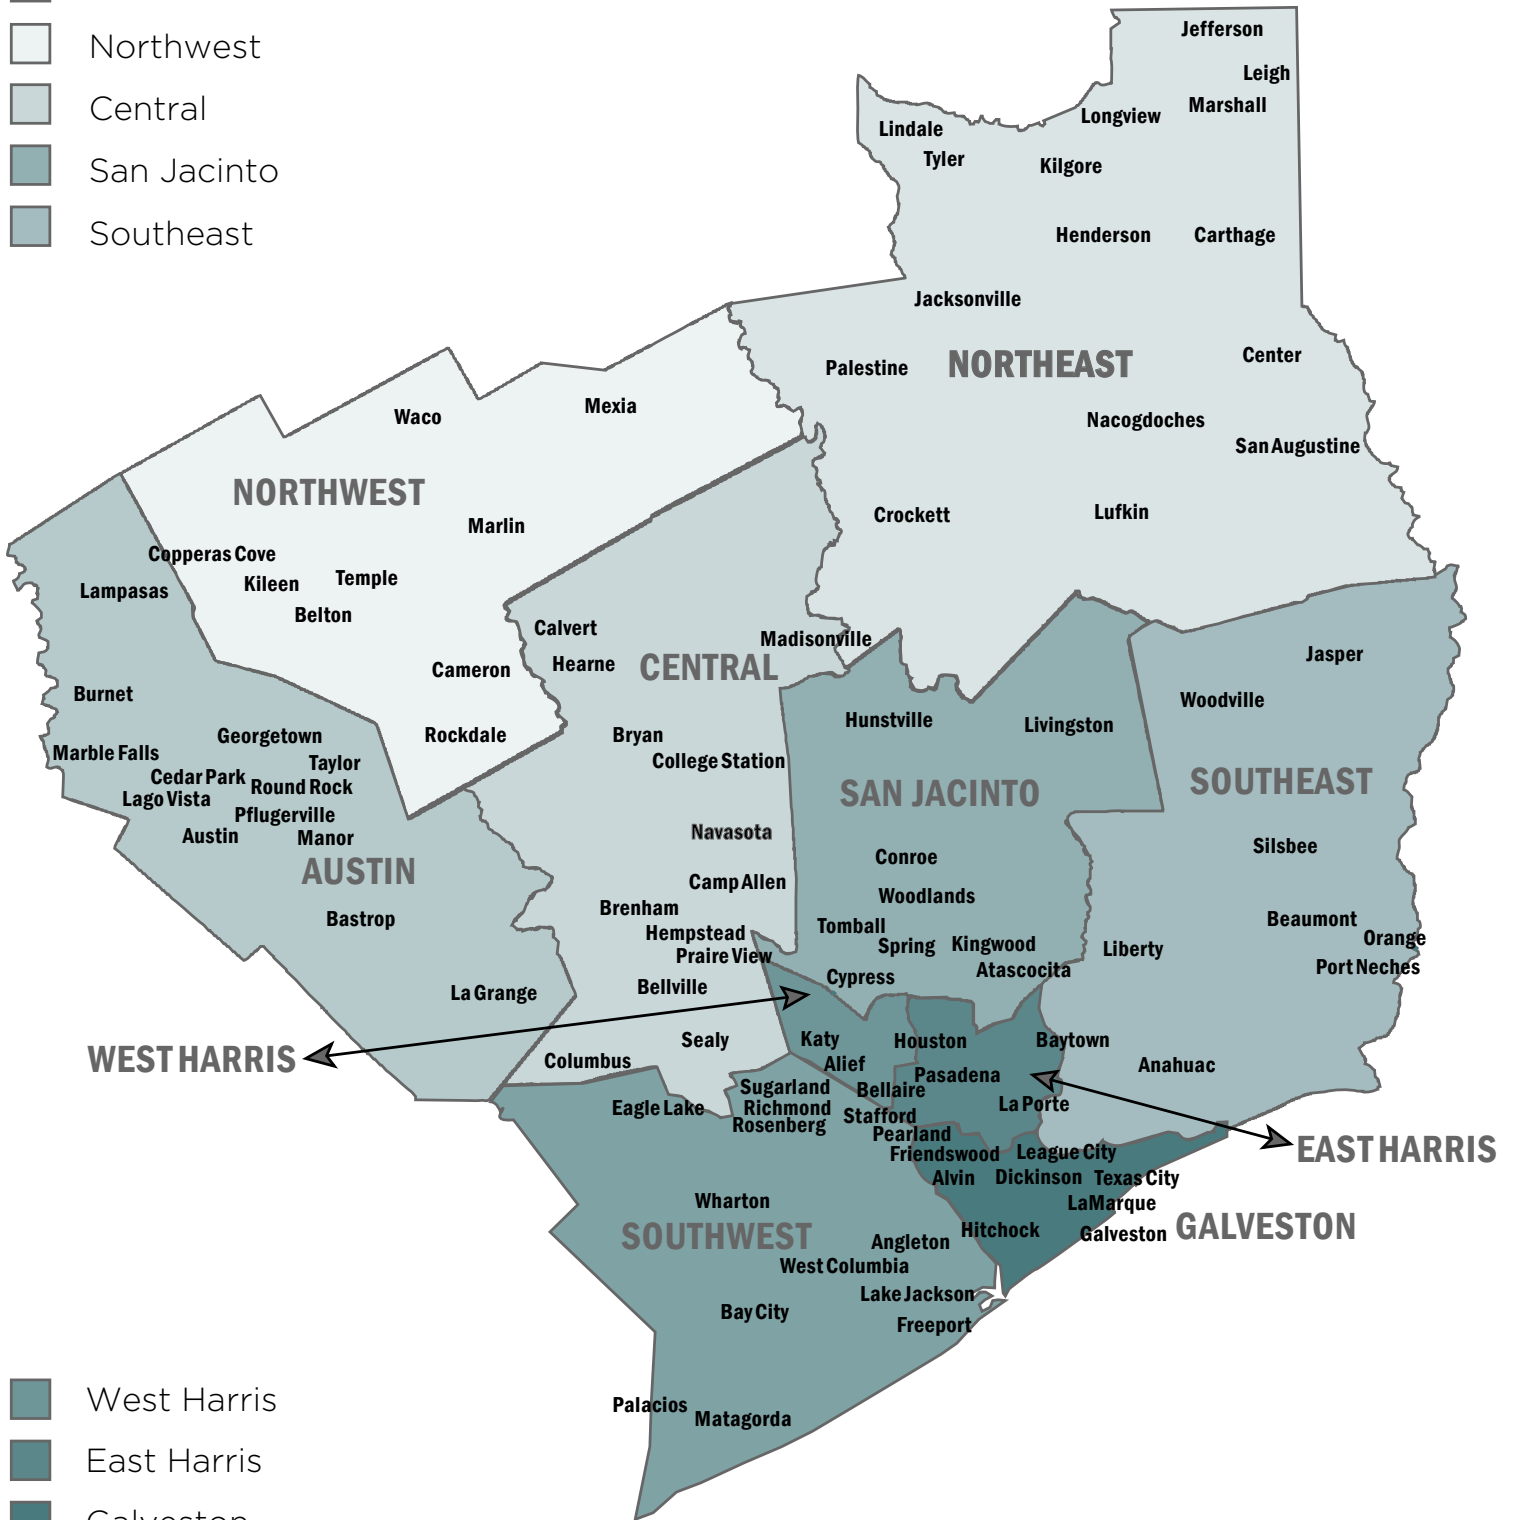

★ The Episcopal Diocese of Texas

MAP

- Northeast
- Northwest
- Central
- San Jacinto
- Southeast

- West Harris
- East Harris
- Galveston
- Austin
- Southwest

DIOCESAN STATISTICS

Area: 49,489 Sq. Miles | 2011 Members: 77,379 | Missionary Outposts: 151